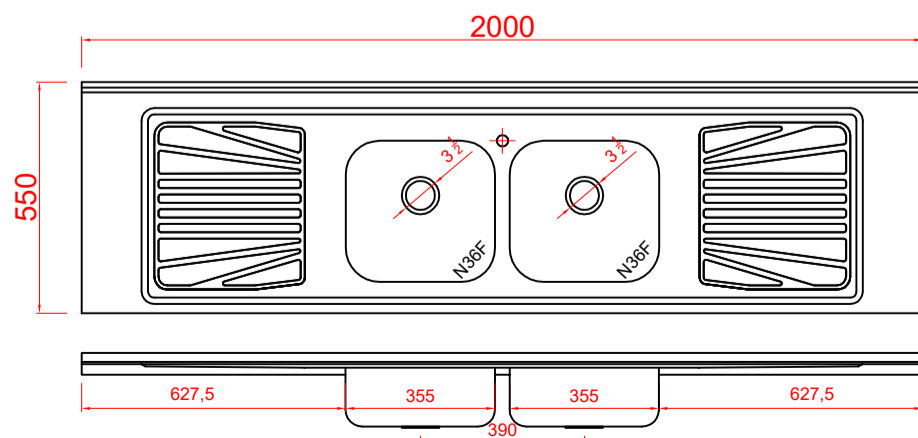

A Fabrinox se reserva o direito de alterar as informações apresentadas sem aviso prévio